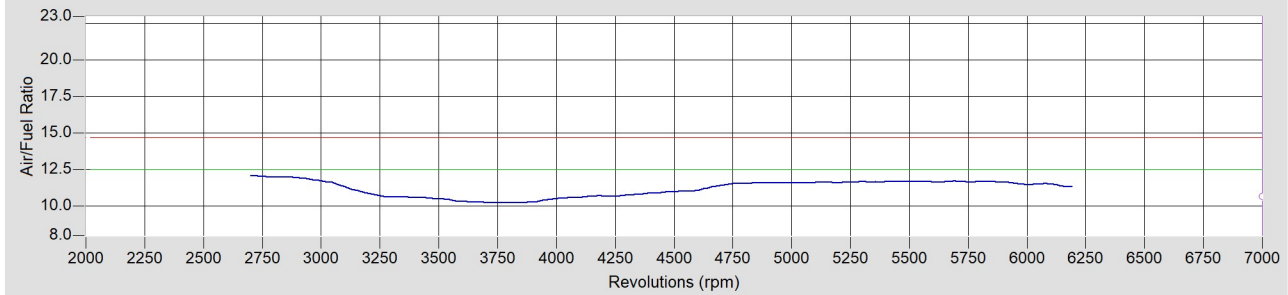

Power Curve

Air/Fuel Ratio

Runs:

	Run file	Run title	AirP(mBar)	AirT(°C)	DIN	Date & time	Maximum Rates
1	PZ-62-DB.004	Gear:4 TP:100% DE:85%	1023.0	20.0	0.990	28-04-2018 / 14:55:32	24.5PK@ 5007rpm / 40.0Nm@ 3497rpm