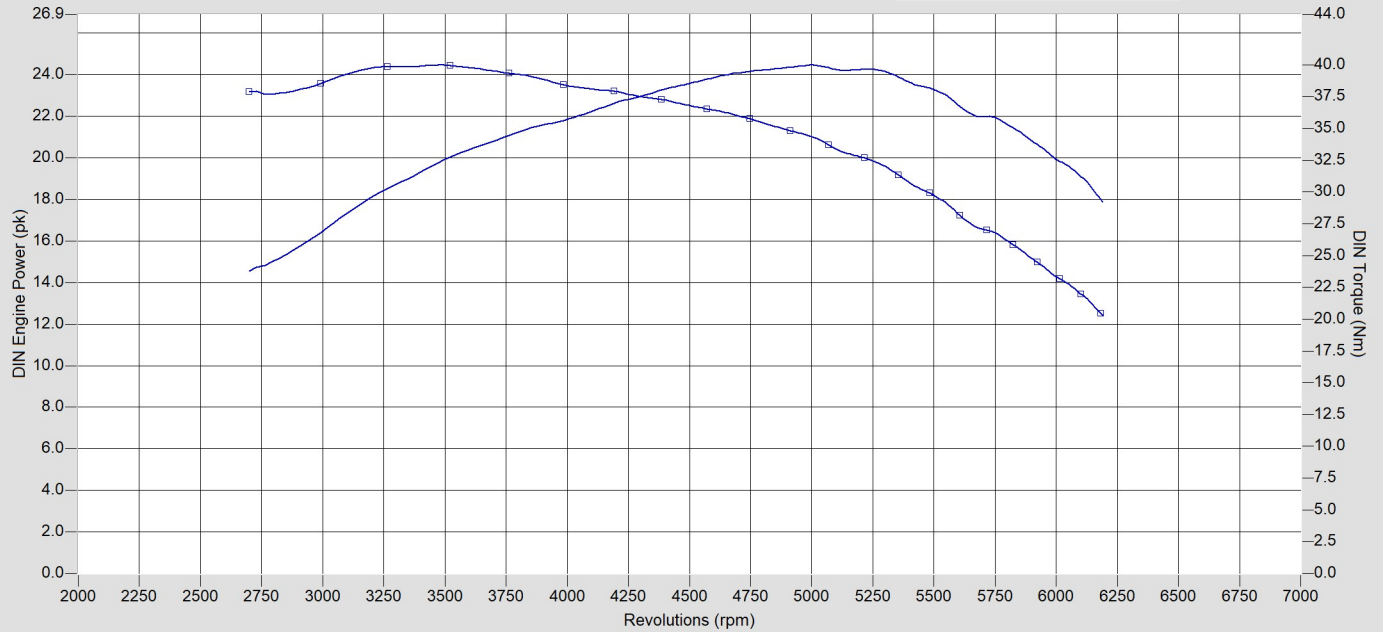

Power Curve

Air/Fuel Ratio

Runs:

	Run file	Run title	AirP(mBar)	AirT(°C)	DIN	Date & time	Maximum Rates
1	PZ-62-DB.004	Gear:4 TP:100% DE:85%	1023.0	20.0	0.990	28-04-2018 / 14:55:32	24.5PK@ 5007rpm / 40.0Nm@ 3497rpm